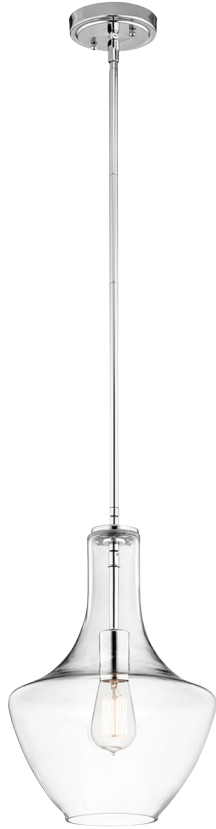

Everly Collection  
Pendant 1 Light CH  
42141CHCLR (Chrome)

Project Name: \_\_\_\_\_  
Location: \_\_\_\_\_  
Type: \_\_\_\_\_  
Qty: \_\_\_\_\_  
Comments: \_\_\_\_\_

Ordering Information

Product ID	42141CHCLR
Finish	Chrome
Available Finishes	CH, NI, OZ, OZ
Collection	Everly Collection

Dimensions

Base Backplate	4.75 DIA
Chain/Stem Length	36.00"
Weight	5.50 LBS

Specifications

Material	Glass
Diffuser Description	Clear

Electrical

Voltage	120 V
Lead Wire Length	63.00"

Qualifications

Safety Rated	Dry
Warranty	www.kichler.com/warranty

Installation

Max Stem Tilt	90 Degrees
---------------	------------

Primary Lamping

Light Source	Incandescent
Lamp Included	Not Included
# of Bulbs/LED Modules	1
Max or Nominal Watt	100W
Socket Wire	105
Socket Type	Medium
Lamp Type	A19

Dimensions

Height	15.25"
Overall Height	54.00"
Width	10.50"

Alternate Lamps

Lamp Included	Bulb Listing	Light Source	Max Wattage/Range	Bulb Product ID	Dimming
No	Alternate	INCA	60W	4071CLR	